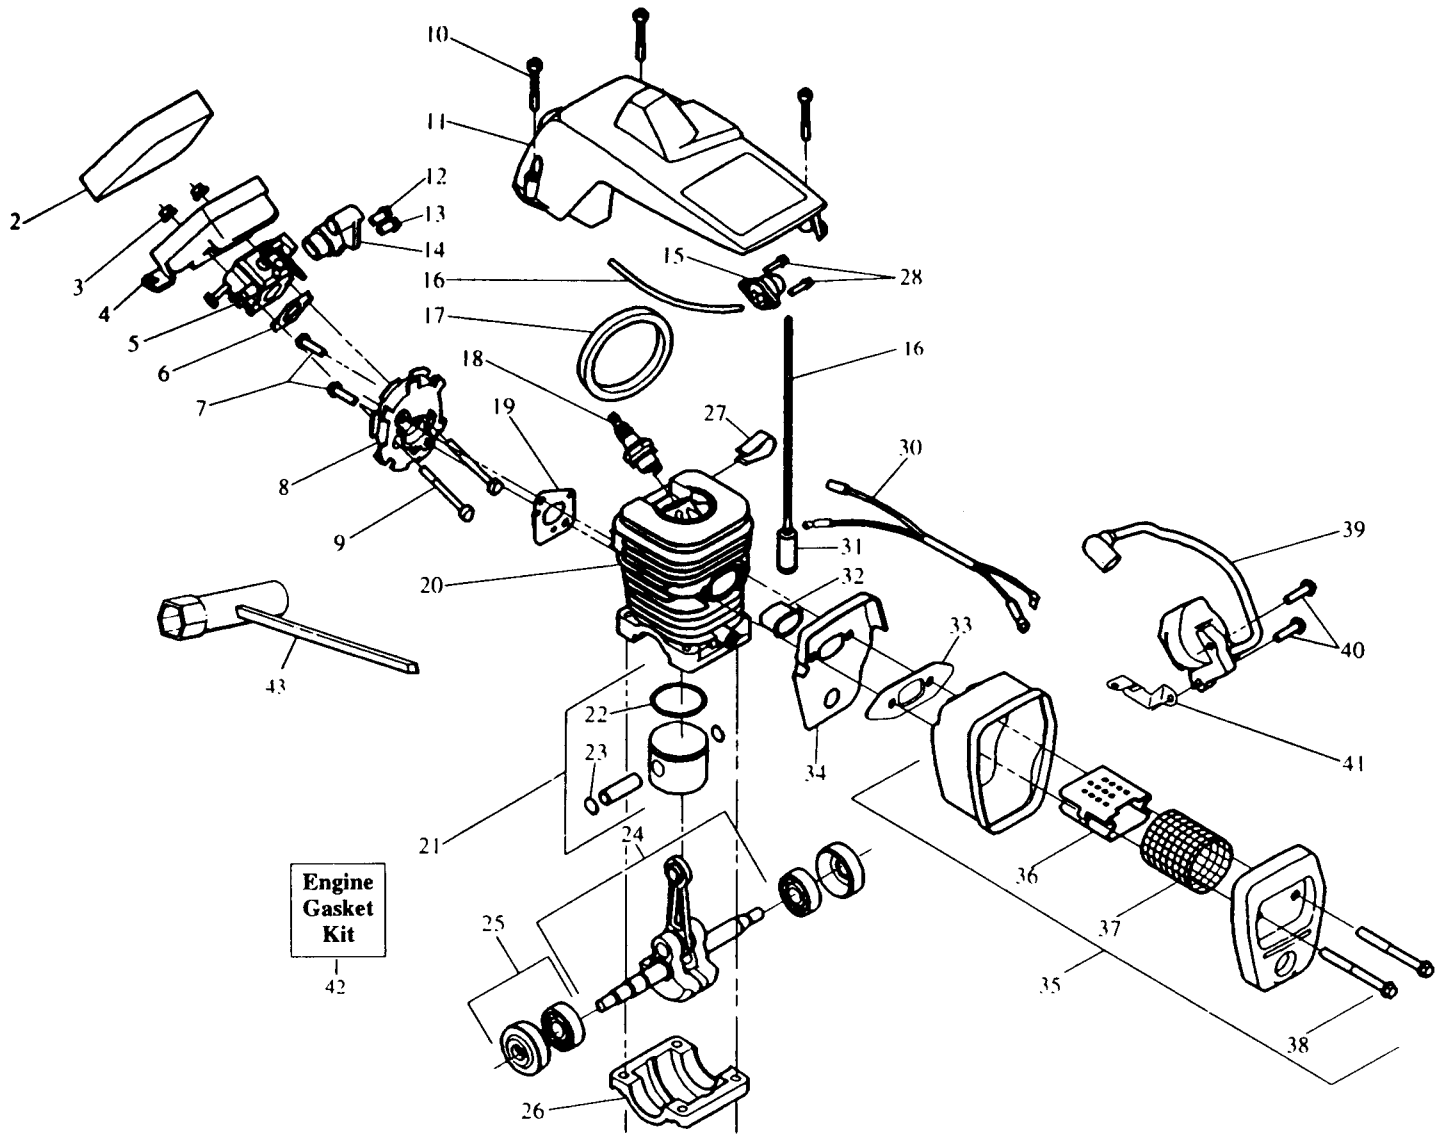

SPAREPARTS

107 26 64-61

Ref.	Part No.	Description	Ref.	Part No.	Description	Ref.	Part No.	Description
1.	530-037800	Trigger - Throttle	24.	530-069698	Kit - Oil Pump (incl. 25-30 & 45) See Service Reference 1.	45.	530-016138	Pin - Dowel
2.	530-015701	Pin	25.*	530-038546	Plug - Dust	46.	530-037820	Worm Gear
3.	530-037809	Wire - Throttle	26.	530-038543	Gear Plunger	47.	530-037799	Handle - Front
4.	530-047514	Ass'y - Chain Brake	27.	★	Dust Seal See Service Reference 1.	49.	530-015940	Screw
5.	530-015917	Nut - Bar Mounting	28.	★	Body - Oil Pump See Service Reference 1.	50.	530-037485	Handle - Starter
6.	530-037805	Lever - Choke	29.	530-016097	Screw - Oil Pump	51.	530-069232	Kit - Rope
7.	530-038406	Grommet - Choke Knob	30.	530-019206	Block - Seal	52.	530-015892	Screw
8.	530-038750	Ass'y - Chassis (incl. 36, 37, 38, 40, 62, 63, 64, 71, [16 & 31 from page 2])	31.	530-038241	Fitting - Elbow	53.	530-038316	Hsg - Fan
9.	530-094188	Spring Clutch	32.	530-038373	Pick-Up Tube	54.	530-027531	Spring - Recoil
10.	530-047061	Ass'y - Clutch Drum w/Bearings	33.	530-037821	Filter - Oil	55.	530-037817	Pulley - Starter
11.	530-015611	Washer - Clutch	34.	530-030189	Plug - Oil Filter	56.	530-047534	Ass'y - Flywheel
12.	530-014949	Ass'y - Clutch	35.	530-015775	Screw - Switch	57.	530-400897	Washer - Flywheel
13.	530-038227	Lever - Switch	36.	530-069216	Kit - Fuel Line (Large Dia.)	58.	530-001717	Lock Washer - Flywheel
14.	530-016095	Spring - Switch	37.	530-023877	Fuel Line Fitting	59.	530-015894	Nut - Flywheel
15.	530-037802	Lock-out	38.	530-047192	Ass'y - Fuel Cap w/Retainer	60.	530-015920	Screw - Pulley
16.	530-015922	Clip - Cyl Shield Screw	39.	530-047663	Oil Pickup Ass'y (incl. 32-34)	61.	530-016080	Screw - Rope Anchor
17.	530-029850	Chain Catcher	40.	530-016133	Bolt - Bar	62.	530-026119	Check Valve
18.	530-015905	Screw	41.	530-069608	Gasket Kit (* Indicates contents, also on following pg.)	63.	530-038264	Plug - Oil Vent
19.	530-015907	Washer - Thrust	43.	530-016132	Bolt	64.	530-010846	Ass'y - Oil Cap w/Retainer (incl. 65)
20.	530-016109	Pin - Bar Adjusting			65.*	530-019143	O-Ring Oil Cap	
21.	530-038593	Retainer			69.*	530-019212	O-Ring Fuel Cap w/Retainer	
22.	530-069611	Kit - Bar Adjusting (incl. 21)			70.*	530-019216	O-Ring - Oilier	
23.	530-038238	Plate - Bar Mounting			71.	530-038278	Chassis Insert	